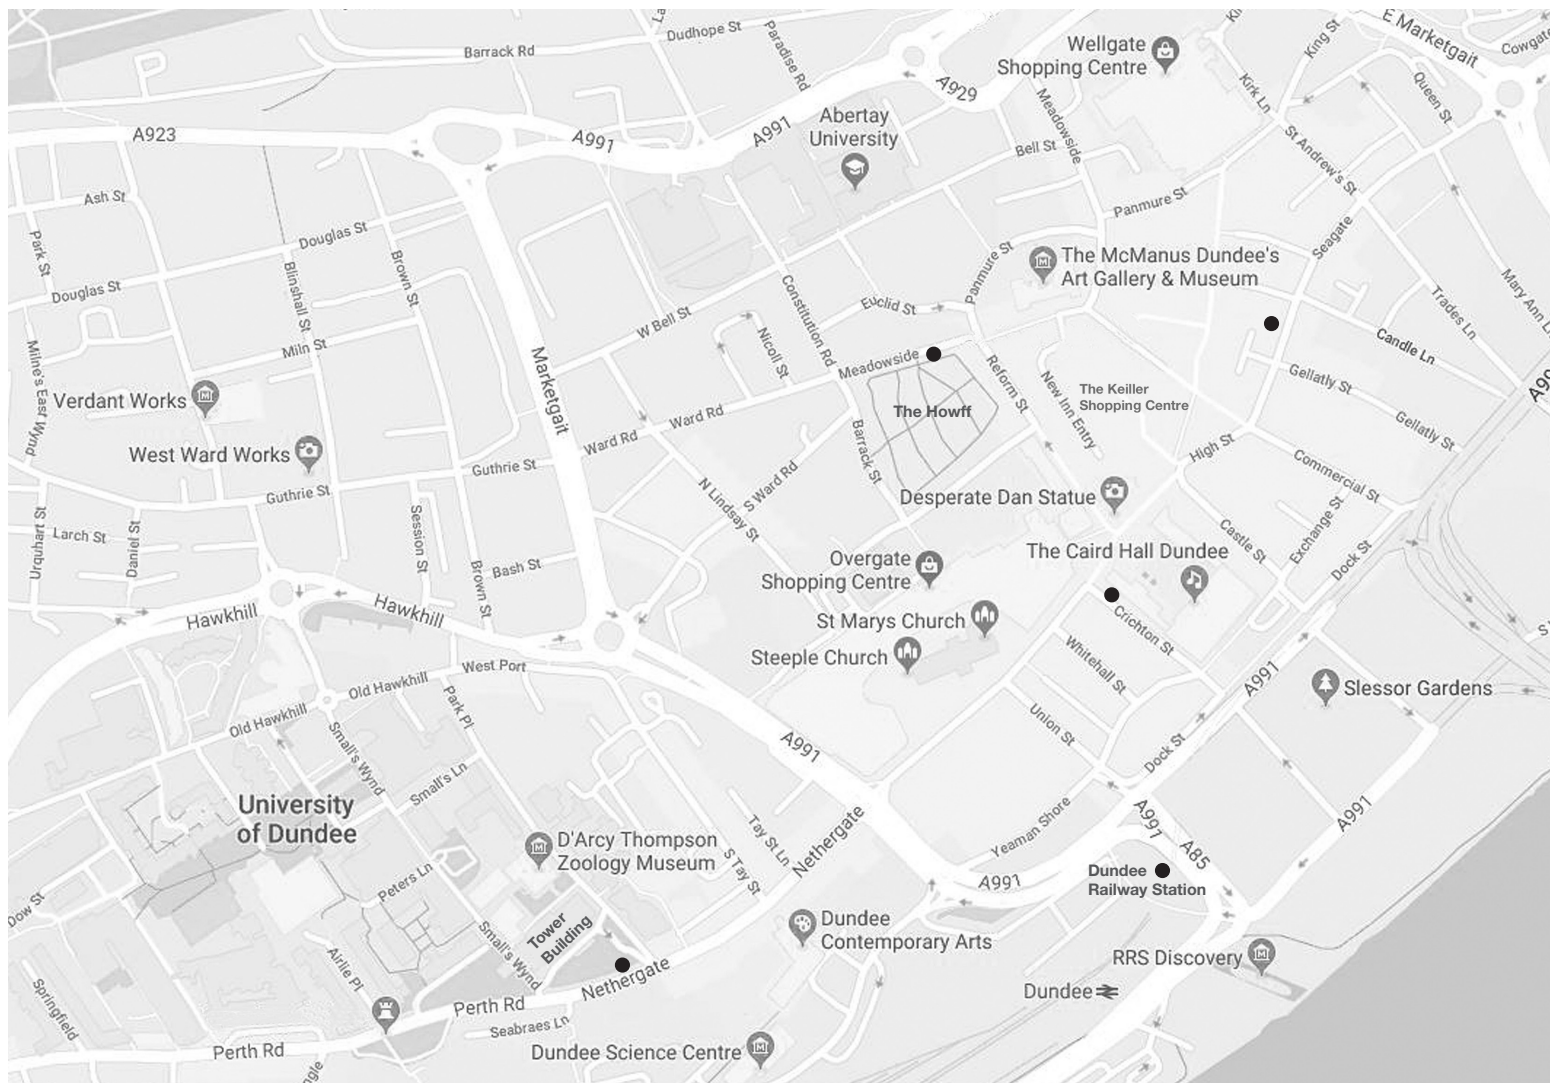

EVE FOWLER

WHAT A SLIGHT. WHAT A SOUL ID. WHAT A UNIVERSAL SHUDDER.

Guide to Off-site Work: Mon 30 July – Sun 26 August

Eve Fowler

Language That Rises

Poster series, 2018, various locations around Dundee city centre

The third and final set of Eve Fowler's outdoor works is a series of five posters installed at four bus shelters in Dundee city centre, and a light box at Dundee railway station.

Dates and locations:

Bus Shelters

Mon 30 July - Sun 12 August

- Seagate at 124 St Andrew Street
- Nethergate, in front of Tower Building, University of Dundee

Bus Shelters

Mon 13 - Sun 26 August

- Meadowside, at the Howff Cemetery
- Crichton Street

Light Box

Mon 30 July - Sun 26 August

- Dundee Railway Station Platform 4